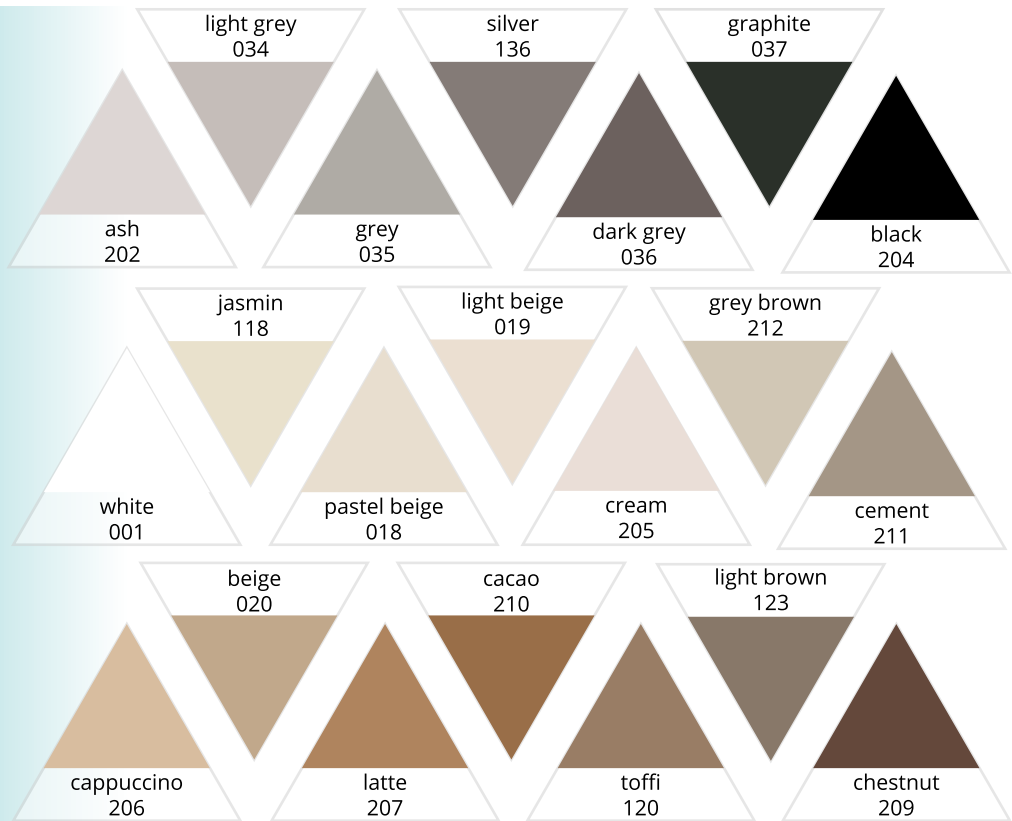

INTERNAL USE ONLY

GROUTS, SILICONES, ADHESIVES, WATERPROOFING

STAIN RESISTANT

FLEXIBLE

DURABLE COLOUR

ATLAS GROUT 0-7MM
2KG **£7.99**
EXCL VAT £6.66
5KG **£16.99**
EXCL VAT £14.16

ATLAS SANITARY SILICONE
WHITE **£5.90**
EXCL VAT £4.92
COLOUR **£6.90**
EXCL VAT £5.75