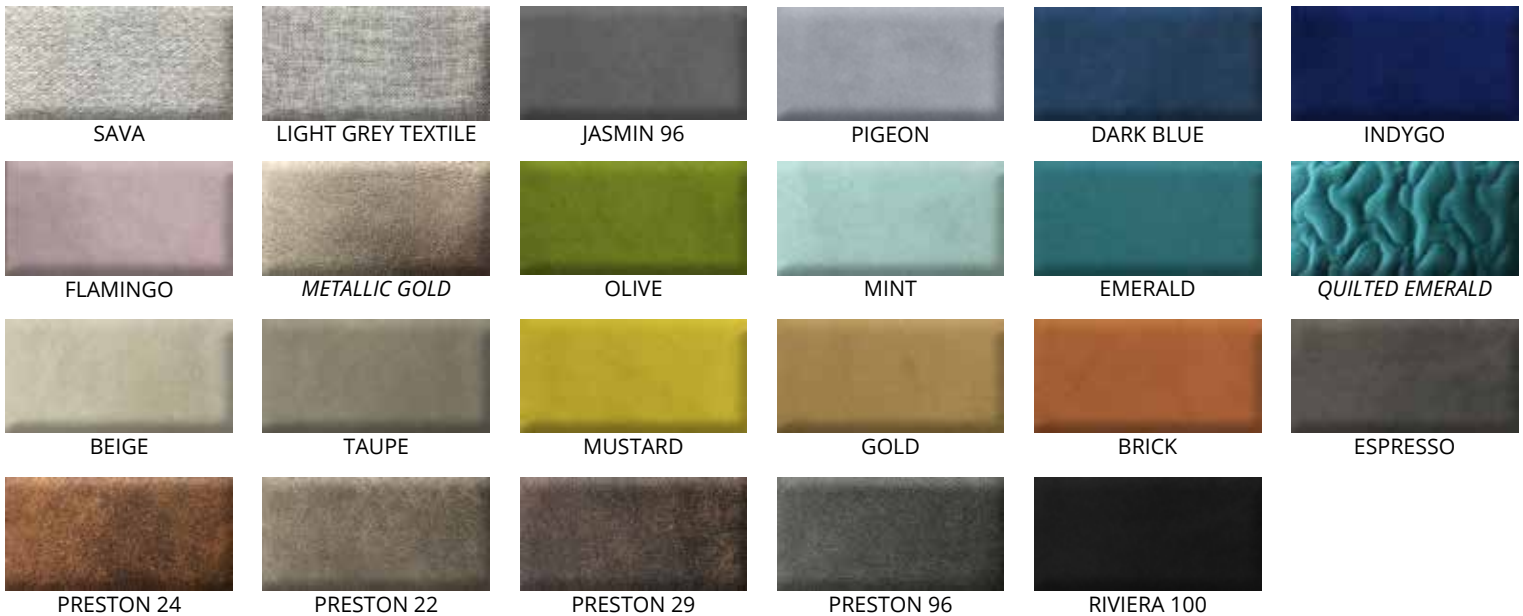

STANDARD COLOURS	QUILTED EMERALD	METALLIC GOLD
RECTANGLE 1PC			
300x600MM	£13.12	£13.12	£17.30

JASMIN 96, EMERALD, FLAMINGO		LIMITED COLOUR RANGE	
TRIANGLE 2PCS LEFT + RIGHT		RECTANGLE 1PC	
150x300MM	£16.43	300x300MM	PLEASE ASK FOR DETAILS
TRAPEZOID 1PC		150x900MM	
300x300MM	£15.08	150x600MM	
150x300MM	£11.32	200x1800MM	

ALL PRICES INCLUSIVE OF VAT