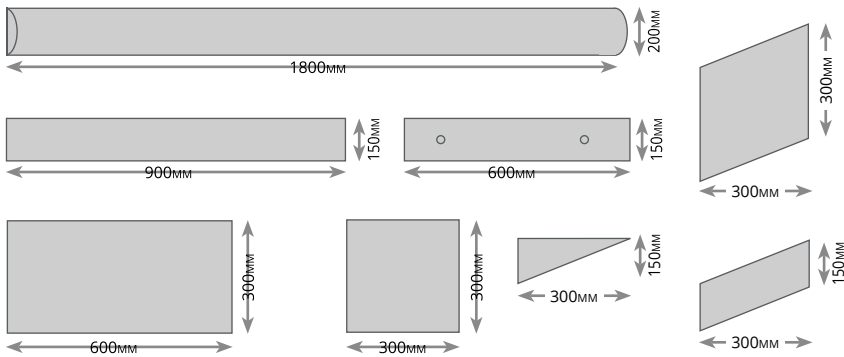

UPHOLSTERED WALL PANELS

SHOP ONLINE
UPHOLSTERED
WALL PANELS

FOLLOW.